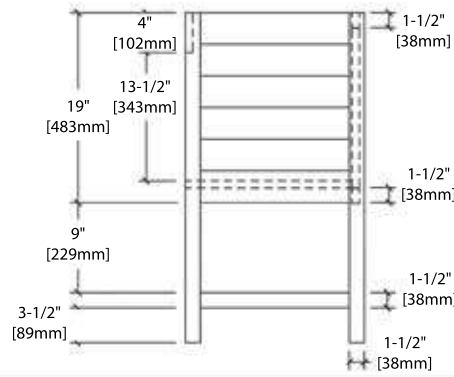

20" VANITY

V8017 20

SIDE VIEW

TOP VIEW

24" VANITY

V8017 24

SIDE VIEW

TOP VIEW

30" VANITY

V8017 30

SIDE VIEW

TOP VIEW

36" VANITY

V8017 36

SIDE VIEW

TOP VIEW

20" TOP-MOUNT BASIN

C04 2018 (SINGLE HOLE)

24" TOP-MOUNT BASIN

C04 2418 (SINGLE HOLE)

C04 2418 TH (8" WIDESPREAD)

30" TOP-MOUNT BASIN

C04 3018 (SINGLE HOLE)

C04 3018 TH (8" WIDESPREAD)

36" TOP-MOUNT BASIN

C04 3618 (SINGLE HOLE)

C04 3618 TH (8" WIDESPREAD)

20" - M6014 20

24" - M6014 24

30" - M6014 30

36" - M6014 36

REQUIRED TOOLS