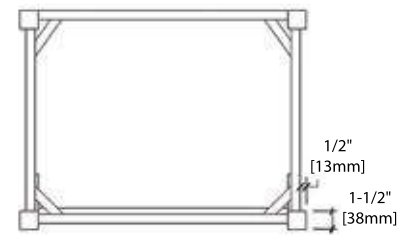

20" VANITY

V8017 20

SIDE VIEW

TOP VIEW

24" VANITY

V8017 24

SIDE VIEW

TOP VIEW

30" VANITY

V8017 30

SIDE VIEW

TOP VIEW

36" VANITY

V8017 36

SIDE VIEW

TOP VIEW

20" TOP-MOUNT BASIN

C04 2018 (SINGLE HOLE)

24" TOP-MOUNT BASIN

C04 2418 (SINGLE HOLE)

C04 2418 TH (8" WIDESPREAD)

30" TOP-MOUNT BASIN

C04 3018 (SINGLE HOLE)

C04 3018 TH (8" WIDESPREAD)