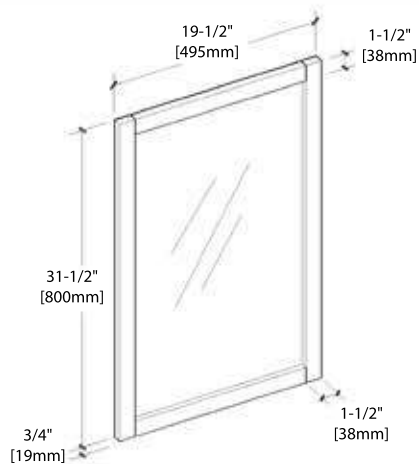

20" VANITY

V8017 20

SIDE VIEW

TOP VIEW

24" VANITY

V8017 24

SIDE VIEW

TOP VIEW

30" VANITY

V8017 30

SIDE VIEW

TOP VIEW

36" VANITY

V8017 36

SIDE VIEW

TOP VIEW

20" TOP-MOUNT BASIN

C04 2018 (SINGLE HOLE)

24" TOP-MOUNT BASIN

C04 2418 (SINGLE HOLE)

C04 2418 TH (8" WIDESPREAD)

30" TOP-MOUNT BASIN

C04 3018 (SINGLE HOLE)

C04 3018 TH (8" WIDESPREAD)

36" TOP-MOUNT BASIN

C04 3618 (SINGLE HOLE)

C04 3618 TH (8" WIDESPREAD)

20" - M6014 20

24" - M6014 24

30" - M6014 30

36" - M6014 36

REQUIRED TOOLS