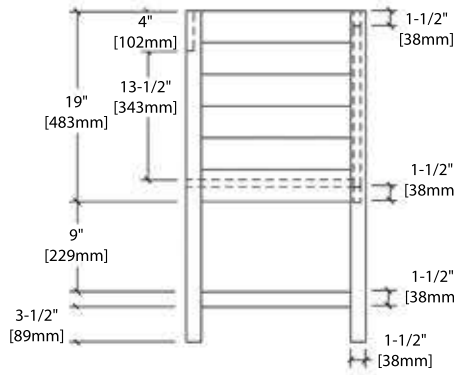

20" VANITY

V8017 20

SIDE VIEW

TOP VIEW

24" VANITY

V8017 24

SIDE VIEW

TOP VIEW

30" VANITY

V8017 30

SIDE VIEW

TOP VIEW

36" VANITY

V8017 36

SIDE VIEW

TOP VIEW

20" TOP-MOUNT BASIN

C04 2018 (SINGLE HOLE)

24" TOP-MOUNT BASIN

C04 2418 (SINGLE HOLE)

C04 2418 TH (8" WIDESPREAD)

30" TOP-MOUNT BASIN

C04 3018 (SINGLE HOLE)

C04 3018 TH (8" WIDESPREAD)

36" TOP-MOUNT BASIN

C04 3618 (SINGLE HOLE)

C04 3618 TH (8" WIDESPREAD)

20" - M6014 20

24" - M6014 24

30" - M6014 30

36" - M6014 36

REQUIRED TOOLS