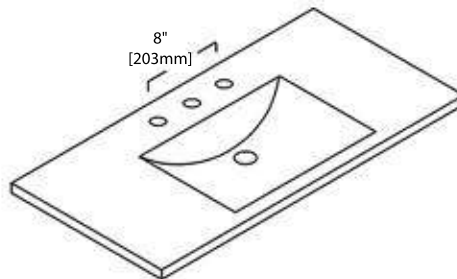

20" VANITY

V8017 20

SIDE VIEW

TOP VIEW

24" VANITY

V8017 24

SIDE VIEW

TOP VIEW

30" VANITY

V8017 30

SIDE VIEW

TOP VIEW

36" VANITY

V8017 36

SIDE VIEW

TOP VIEW

20" TOP-MOUNT BASIN

C04 2018 (SINGLE HOLE)

24" TOP-MOUNT BASIN

C04 2418 (SINGLE HOLE)

C04 2418 TH (8" WIDESPREAD)

30" TOP-MOUNT BASIN

C04 3018 (SINGLE HOLE)

C04 3018 TH (8" WIDESPREAD)

36" TOP-MOUNT BASIN

C04 3618 (SINGLE HOLE)

C04 3618 TH (8" WIDESPREAD)

20" - M6014 20

24" - M6014 24

30" - M6014 30

36" - M6014 36

REQUIRED TOOLS