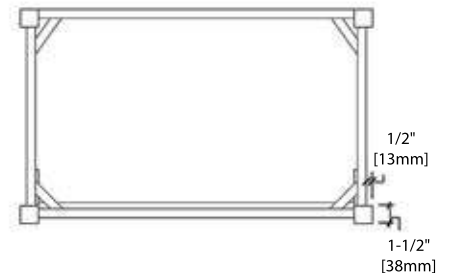

20" VANITY

V8017 20

SIDE VIEW

TOP VIEW

24" VANITY

V8017 24

SIDE VIEW

TOP VIEW

30" VANITY

V8017 30

SIDE VIEW

TOP VIEW

36" VANITY

V8017 36

SIDE VIEW

TOP VIEW

20" TOP-MOUNT BASIN

C04 2018 (SINGLE HOLE)

24" TOP-MOUNT BASIN

C04 2418 (SINGLE HOLE)

C04 2418 TH (8" WIDESPREAD)

30" TOP-MOUNT BASIN

C04 3018 (SINGLE HOLE)

C04 3018 TH (8" WIDESPREAD)