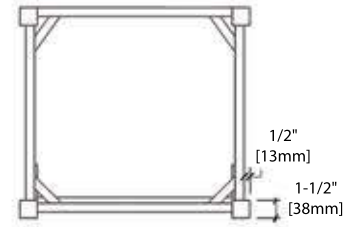

20" VANITY

V8017 20

SIDE VIEW

TOP VIEW

24" VANITY

V8017 24

SIDE VIEW

TOP VIEW

30" VANITY

V8017 30

SIDE VIEW

TOP VIEW

36" VANITY

V8017 36

SIDE VIEW

TOP VIEW

20" TOP-MOUNT BASIN

C04 2018 (SINGLE HOLE)

24" TOP-MOUNT BASIN

C04 2418 (SINGLE HOLE)

C04 2418 TH (8" WIDESPREAD)

30" TOP-MOUNT BASIN

C04 3018 (SINGLE HOLE)

C04 3018 TH (8" WIDESPREAD)