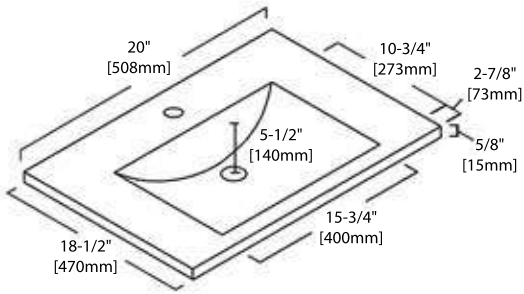

20" VANITY

V8017 20

SIDE VIEW

TOP VIEW

24" VANITY

V8017 24

SIDE VIEW

TOP VIEW

30" VANITY

V8017 30

SIDE VIEW

TOP VIEW

36" VANITY

V8017 36

SIDE VIEW

TOP VIEW

20" TOP-MOUNT BASIN

C04 2018 (SINGLE HOLE)

24" TOP-MOUNT BASIN

C04 2418 (SINGLE HOLE)

C04 2418 TH (8" WIDESPREAD)

30" TOP-MOUNT BASIN

C04 3018 (SINGLE HOLE)

C04 3018 TH (8" WIDESPREAD)

36" TOP-MOUNT BASIN

C04 3618 (SINGLE HOLE)

C04 3618 TH (8" WIDESPREAD)

20" - M6014 20

24" - M6014 24

30" - M6014 30

36" - M6014 36

REQUIRED TOOLS