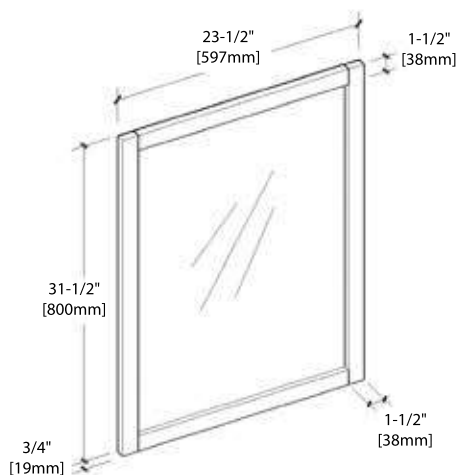

20" VANITY

V8017 20

SIDE VIEW

TOP VIEW

24" VANITY

V8017 24

SIDE VIEW

TOP VIEW

30" VANITY

V8017 30

SIDE VIEW

TOP VIEW

36" VANITY

V8017 36

SIDE VIEW

TOP VIEW

20" TOP-MOUNT BASIN

C04 2018 (SINGLE HOLE)

24" TOP-MOUNT BASIN

C04 2418 (SINGLE HOLE)

C04 2418 TH (8" WIDESPREAD)

30" TOP-MOUNT BASIN

C04 3018 (SINGLE HOLE)

C04 3018 TH (8" WIDESPREAD)

36" TOP-MOUNT BASIN

C04 3618 (SINGLE HOLE)

C04 3618 TH (8" WIDESPREAD)

20" - M6014 20

24" - M6014 24

30" - M6014 30

36" - M6014 36

REQUIRED TOOLS