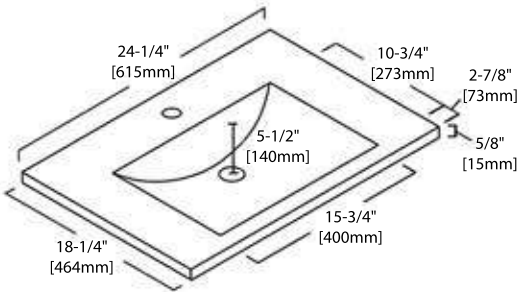

20" VANITY

V8017 20

SIDE VIEW

TOP VIEW

24" VANITY

V8017 24

SIDE VIEW

TOP VIEW

30" VANITY

V8017 30

SIDE VIEW

TOP VIEW

36" VANITY

V8017 36

SIDE VIEW

TOP VIEW

20" TOP-MOUNT BASIN

C04 2018 (SINGLE HOLE)

24" TOP-MOUNT BASIN

C04 2418 (SINGLE HOLE)

C04 2418 TH (8" WIDESPREAD)

30" TOP-MOUNT BASIN

C04 3018 (SINGLE HOLE)

C04 3018 TH (8" WIDESPREAD)

36" TOP-MOUNT BASIN

C04 3618 (SINGLE HOLE)

C04 3618 TH (8" WIDESPREAD)

20" - M6014 20

24" - M6014 24

30" - M6014 30

36" - M6014 36

REQUIRED TOOLS