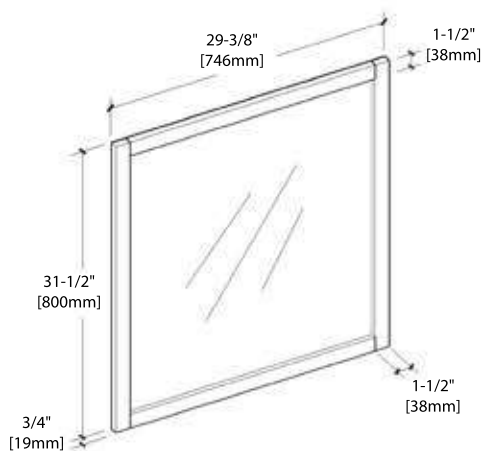

30" VANITY

V8017 30

SIDE VIEW

TOP VIEW

36" VANITY

V8017 36

SIDE VIEW

TOP VIEW

20" TOP-MOUNT BASIN

C04 2018 (SINGLE HOLE)

24" TOP-MOUNT BASIN

C04 2418 (SINGLE HOLE)

C04 2418 TH (8" WIDESPREAD)

30" TOP-MOUNT BASIN

C04 3018 (SINGLE HOLE)

C04 3018 TH (8" WIDESPREAD)

36" TOP-MOUNT BASIN

C04 3618 (SINGLE HOLE)

C04 3618 TH (8" WIDESPREAD)

20" - M6014 20

24" - M6014 24

30" - M6014 30

36" - M6014 36

REQUIRED TOOLS