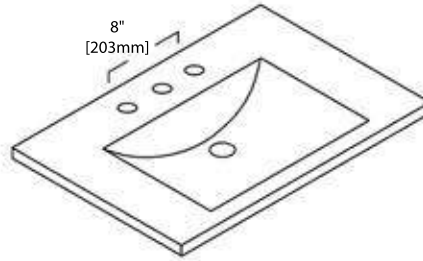

20" VANITY

V8017 20

SIDE VIEW

TOP VIEW

24" VANITY

V8017 24

SIDE VIEW

TOP VIEW

30" VANITY

V8017 30

SIDE VIEW

TOP VIEW

36" VANITY

V8017 36

SIDE VIEW

TOP VIEW

20" TOP-MOUNT BASIN

C04 2018 (SINGLE HOLE)

24" TOP-MOUNT BASIN

C04 2418 (SINGLE HOLE)

C04 2418 TH (8" WIDESPREAD)

30" TOP-MOUNT BASIN

C04 3018 (SINGLE HOLE)

C04 3018 TH (8" WIDESPREAD)

36" TOP-MOUNT BASIN

C04 3618 (SINGLE HOLE)

C04 3618 TH (8" WIDESPREAD)

20" - M6014 20

24" - M6014 24

30" - M6014 30

36" - M6014 36

REQUIRED TOOLS