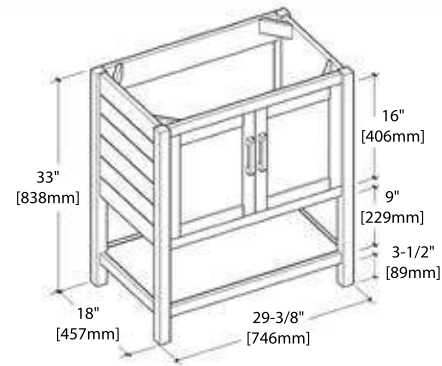

20" VANITY

V8017 20

SIDE VIEW

TOP VIEW

24" VANITY

V8017 24

SIDE VIEW

TOP VIEW

30" VANITY

V8017 30

SIDE VIEW

TOP VIEW

36" VANITY

V8017 36

SIDE VIEW

TOP VIEW

20" TOP-MOUNT BASIN

C04 2018 (SINGLE HOLE)

24" TOP-MOUNT BASIN

C04 2418 (SINGLE HOLE)

C04 2418 TH (8" WIDESPREAD)

30" TOP-MOUNT BASIN

C04 3018 (SINGLE HOLE)

C04 3018 TH (8" WIDESPREAD)