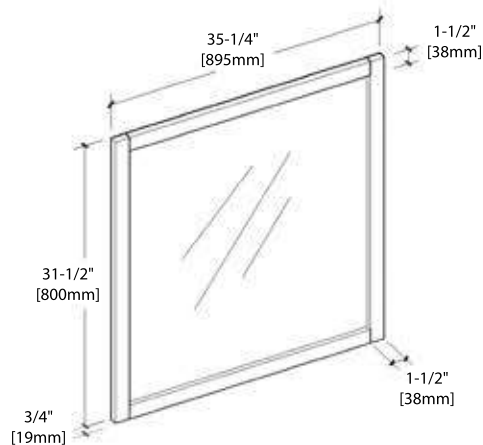

30" VANITY

V8017 30

SIDE VIEW

TOP VIEW

36" VANITY

V8017 36

SIDE VIEW

TOP VIEW

20" TOP-MOUNT BASIN

C04 2018 (SINGLE HOLE)

24" TOP-MOUNT BASIN

C04 2418 (SINGLE HOLE)

C04 2418 TH (8" WIDESPREAD)

30" TOP-MOUNT BASIN

C04 3018 (SINGLE HOLE)

C04 3018 TH (8" WIDESPREAD)

36" TOP-MOUNT BASIN

C04 3618 (SINGLE HOLE)

C04 3618 TH (8" WIDESPREAD)

20" - M6014 20

24" - M6014 24

30" - M6014 30

36" - M6014 36

REQUIRED TOOLS