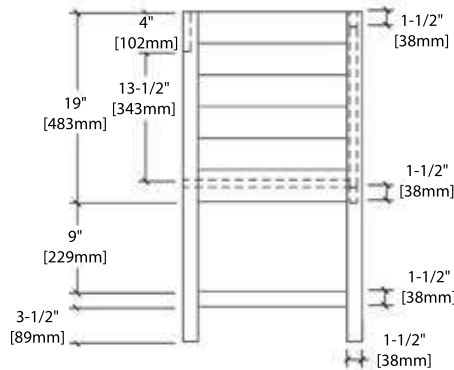

20" VANITY

V8017 20

SIDE VIEW

TOP VIEW

24" VANITY

V8017 24

SIDE VIEW

TOP VIEW

30" VANITY

V8017 30

SIDE VIEW

TOP VIEW

36" VANITY

V8017 36

SIDE VIEW

TOP VIEW

20" TOP-MOUNT BASIN

C04 2018 (SINGLE HOLE)

24" TOP-MOUNT BASIN

C04 2418 (SINGLE HOLE)

C04 2418 TH (8" WIDESPREAD)

30" TOP-MOUNT BASIN

C04 3018 (SINGLE HOLE)

C04 3018 TH (8" WIDESPREAD)

36" TOP-MOUNT BASIN

C04 3618 (SINGLE HOLE)

C04 3618 TH (8" WIDESPREAD)

20" - M6014 20

24" - M6014 24

30" - M6014 30

36" - M6014 36

REQUIRED TOOLS