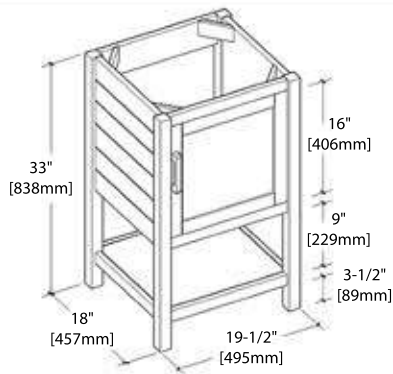

20" VANITY

V8017 20

SIDE VIEW

TOP VIEW

24" VANITY

V8017 24

SIDE VIEW

TOP VIEW

30" VANITY

V8017 30

SIDE VIEW

TOP VIEW

36" VANITY

V8017 36

SIDE VIEW

TOP VIEW

20" TOP-MOUNT BASIN

C04 2018 (SINGLE HOLE)

24" TOP-MOUNT BASIN

C04 2418 (SINGLE HOLE)

C04 2418 TH (8" WIDESPREAD)

30" TOP-MOUNT BASIN

C04 3018 (SINGLE HOLE)

C04 3018 TH (8" WIDESPREAD)