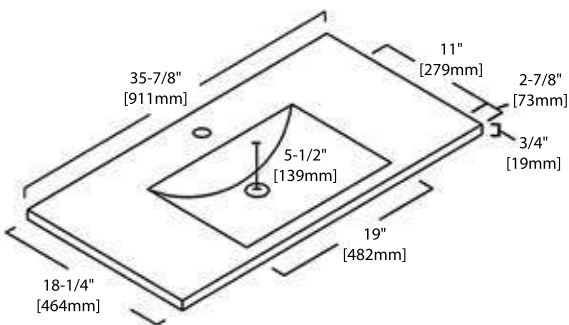

20" VANITY

V8017 20

SIDE VIEW

TOP VIEW

24" VANITY

V8017 24

SIDE VIEW

TOP VIEW

30" VANITY

V8017 30

SIDE VIEW

TOP VIEW

36" VANITY

V8017 36

SIDE VIEW

TOP VIEW

20" TOP-MOUNT BASIN

C04 2018 (SINGLE HOLE)

24" TOP-MOUNT BASIN

C04 2418 (SINGLE HOLE)

C04 2418 TH (8" WIDESPREAD)

30" TOP-MOUNT BASIN

C04 3018 (SINGLE HOLE)

C04 3018 TH (8" WIDESPREAD)

36" TOP-MOUNT BASIN

C04 3618 (SINGLE HOLE)

C04 3618 TH (8" WIDESPREAD)

20" - M6014 20

24" - M6014 24

30" - M6014 30

36" - M6014 36

REQUIRED TOOLS