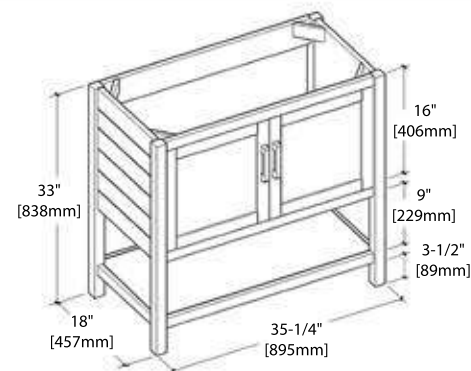

20" VANITY

V8017 20

SIDE VIEW

TOP VIEW

24" VANITY

V8017 24

SIDE VIEW

TOP VIEW

30" VANITY

V8017 30

SIDE VIEW

TOP VIEW

36" VANITY

V8017 36

SIDE VIEW

TOP VIEW

20" TOP-MOUNT BASIN

C04 2018 (SINGLE HOLE)

24" TOP-MOUNT BASIN

C04 2418 (SINGLE HOLE)

C04 2418 TH (8" WIDESPREAD)

30" TOP-MOUNT BASIN

C04 3018 (SINGLE HOLE)

C04 3018 TH (8" WIDESPREAD)