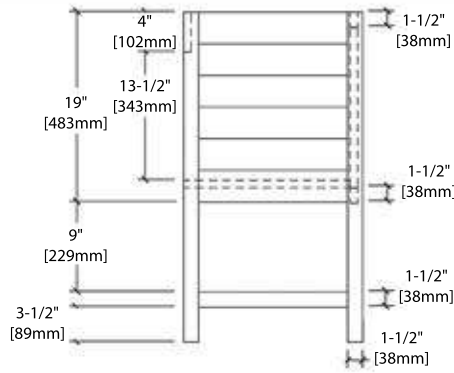

20" VANITY

V8017 20

SIDE VIEW

TOP VIEW

24" VANITY

V8017 24

SIDE VIEW

TOP VIEW

30" VANITY

V8017 30

SIDE VIEW

TOP VIEW

36" VANITY

V8017 36

SIDE VIEW

TOP VIEW

20" TOP-MOUNT BASIN

C04 2018 (SINGLE HOLE)

24" TOP-MOUNT BASIN

C04 2418 (SINGLE HOLE)

C04 2418 TH (8" WIDESPREAD)

30" TOP-MOUNT BASIN

C04 3018 (SINGLE HOLE)

C04 3018 TH (8" WIDESPREAD)

36" TOP-MOUNT BASIN

C04 3618 (SINGLE HOLE)

C04 3618 TH (8" WIDESPREAD)

20" - M6014 20

24" - M6014 24

30" - M6014 30

36" - M6014 36

REQUIRED TOOLS