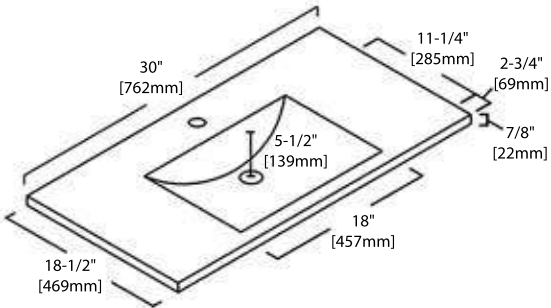

20" VANITY

V8017 20

SIDE VIEW

TOP VIEW

24" VANITY

V8017 24

SIDE VIEW

TOP VIEW

30" VANITY

V8017 30

SIDE VIEW

TOP VIEW

36" VANITY

V8017 36

SIDE VIEW

TOP VIEW

20" TOP-MOUNT BASIN

C04 2018 (SINGLE HOLE)

24" TOP-MOUNT BASIN

C04 2418 (SINGLE HOLE)

C04 2418 TH (8" WIDESPREAD)

30" TOP-MOUNT BASIN

C04 3018 (SINGLE HOLE)

C04 3018 TH (8" WIDESPREAD)

36" TOP-MOUNT BASIN

C04 3618 (SINGLE HOLE)

C04 3618 TH (8" WIDESPREAD)

20" - M6014 20

24" - M6014 24

30" - M6014 30

36" - M6014 36

REQUIRED TOOLS