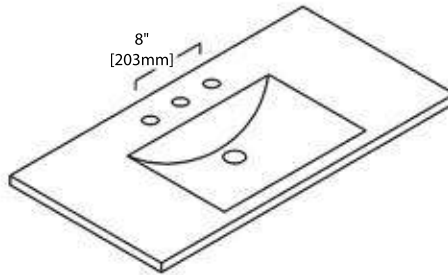

20" VANITY

V8017 20

SIDE VIEW

TOP VIEW

24" VANITY

V8017 24

SIDE VIEW

TOP VIEW

30" VANITY

V8017 30

SIDE VIEW

TOP VIEW

36" VANITY

V8017 36

SIDE VIEW

TOP VIEW

20" TOP-MOUNT BASIN

C04 2018 (SINGLE HOLE)

24" TOP-MOUNT BASIN

C04 2418 (SINGLE HOLE)

C04 2418 TH (8" WIDESPREAD)

30" TOP-MOUNT BASIN

C04 3018 (SINGLE HOLE)

C04 3018 TH (8" WIDESPREAD)

36" TOP-MOUNT BASIN

C04 3618 (SINGLE HOLE)

C04 3618 TH (8" WIDESPREAD)

20" - M6014 20

24" - M6014 24

30" - M6014 30

36" - M6014 36

REQUIRED TOOLS