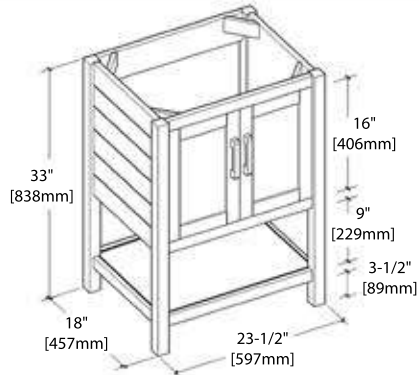

20" VANITY

V8017 20

SIDE VIEW

TOP VIEW

24" VANITY

V8017 24

SIDE VIEW

TOP VIEW

30" VANITY

V8017 30

SIDE VIEW

TOP VIEW

36" VANITY

V8017 36

SIDE VIEW

TOP VIEW

20" TOP-MOUNT BASIN

C04 2018 (SINGLE HOLE)

24" TOP-MOUNT BASIN

C04 2418 (SINGLE HOLE)

C04 2418 TH (8" WIDESPREAD)

30" TOP-MOUNT BASIN

C04 3018 (SINGLE HOLE)

C04 3018 TH (8" WIDESPREAD)